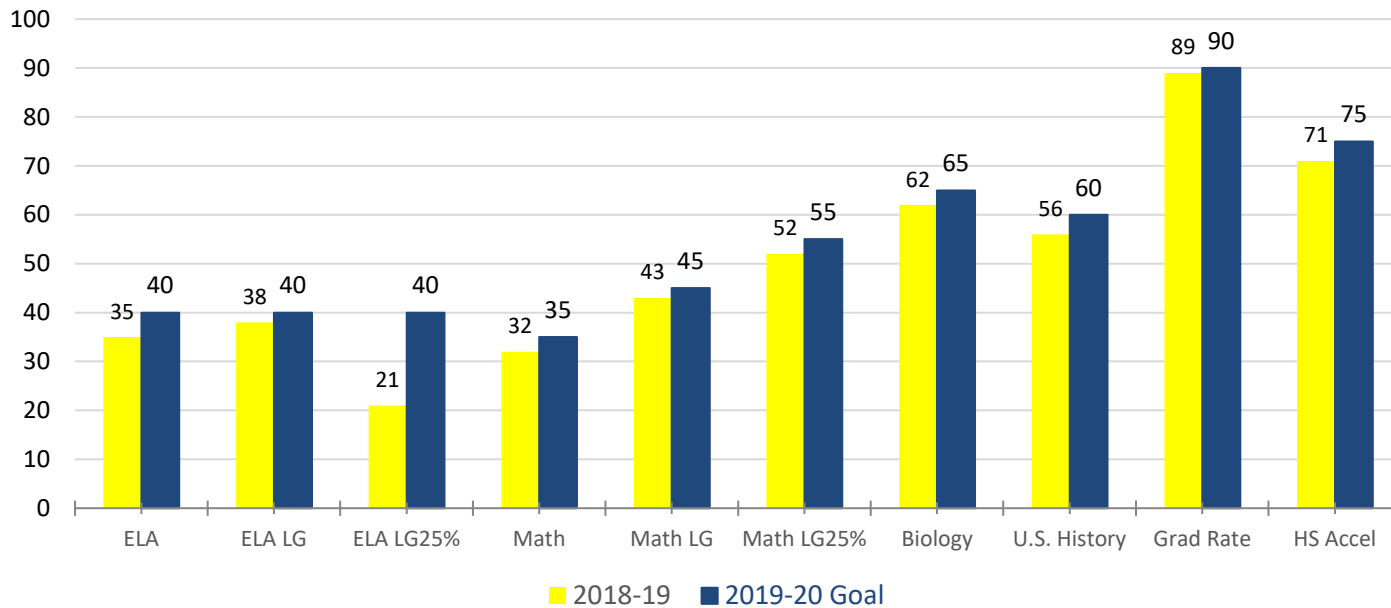

2019-20 School-Wide Goals Miami Northwestern Senior High School

School Grade Goal

B

Year	ELA PROF	ELA LG	ELA LG 25%	MATH PROF	MATH LG	MATH LG 25%	BIO	US HIS	GRAD RATE	HS ACCEL
18-19	35	38	21	32	43	52	62	56	89	71
19-20 GOAL	40	40	40	35	45	55	65	60	90	75